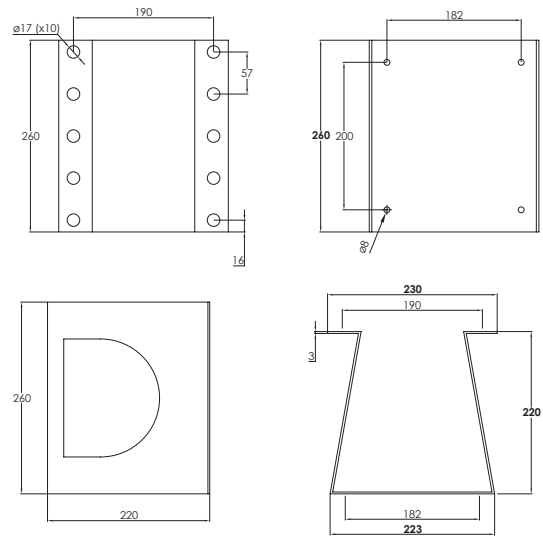

Cod.	88040
Fit for	Adamant 6-9 kg
	3.6 kg
	3.0 mm